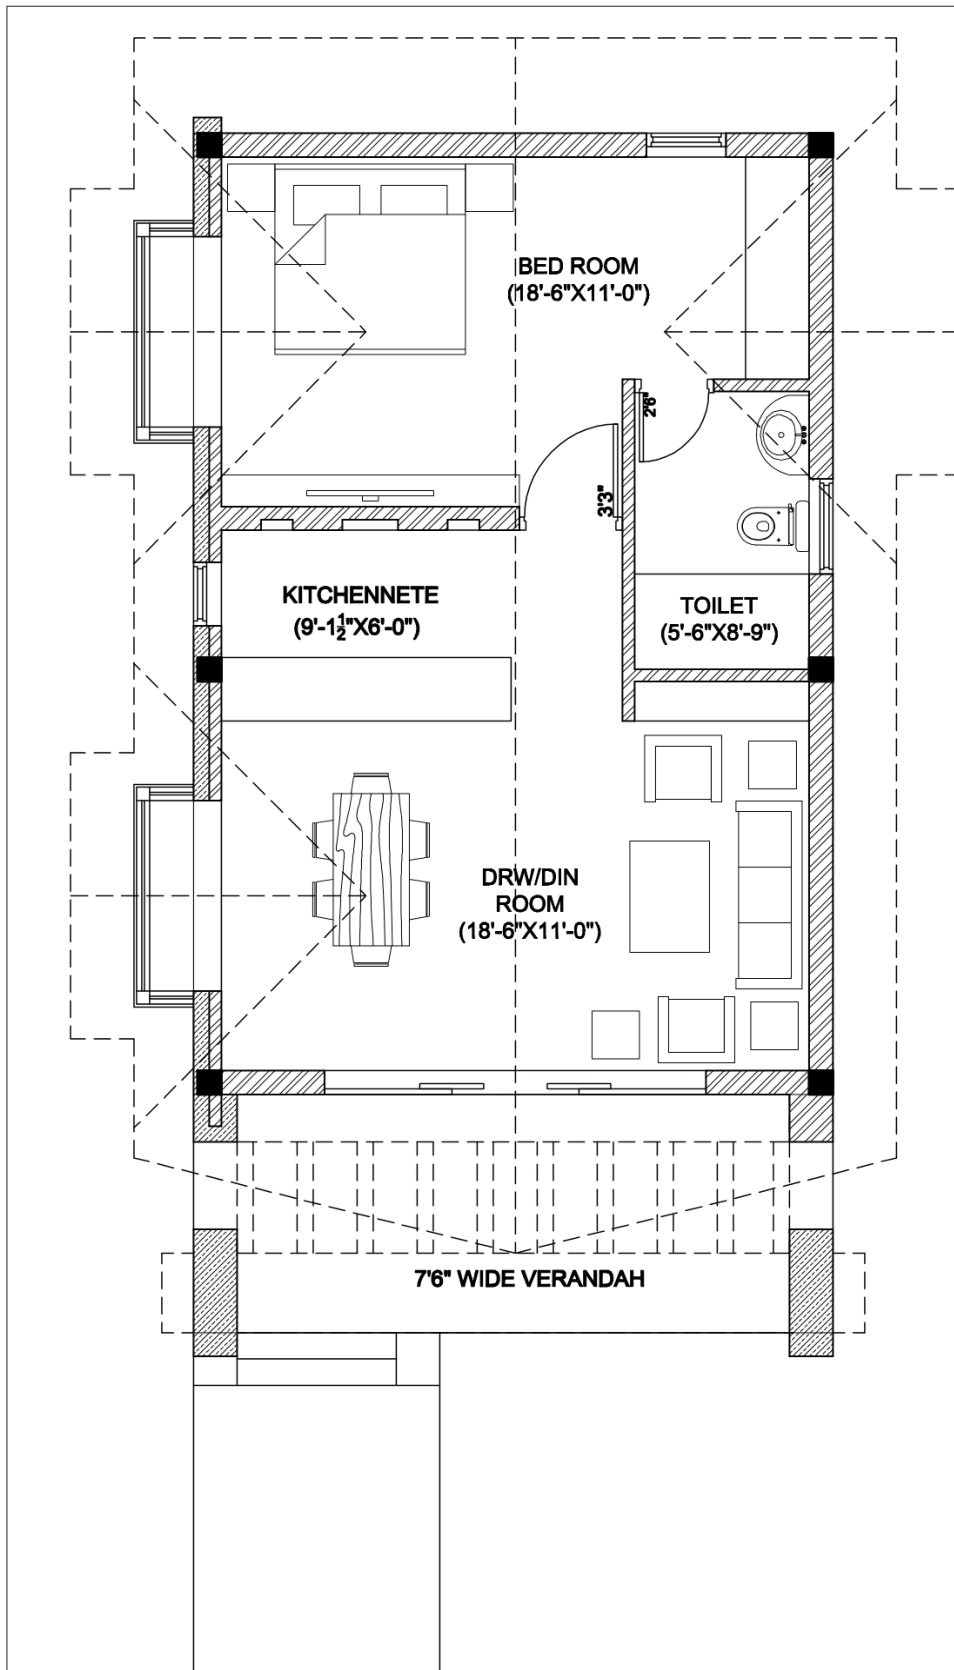

RESTAURENT
GROUND FLOOR PLAN -2016.00 SQ.FT.

SPA
GROUND FLOOR PLAN - 1442.60 SQ.FT.

GROUND FLOOR PLAN -759.00 SQFT.