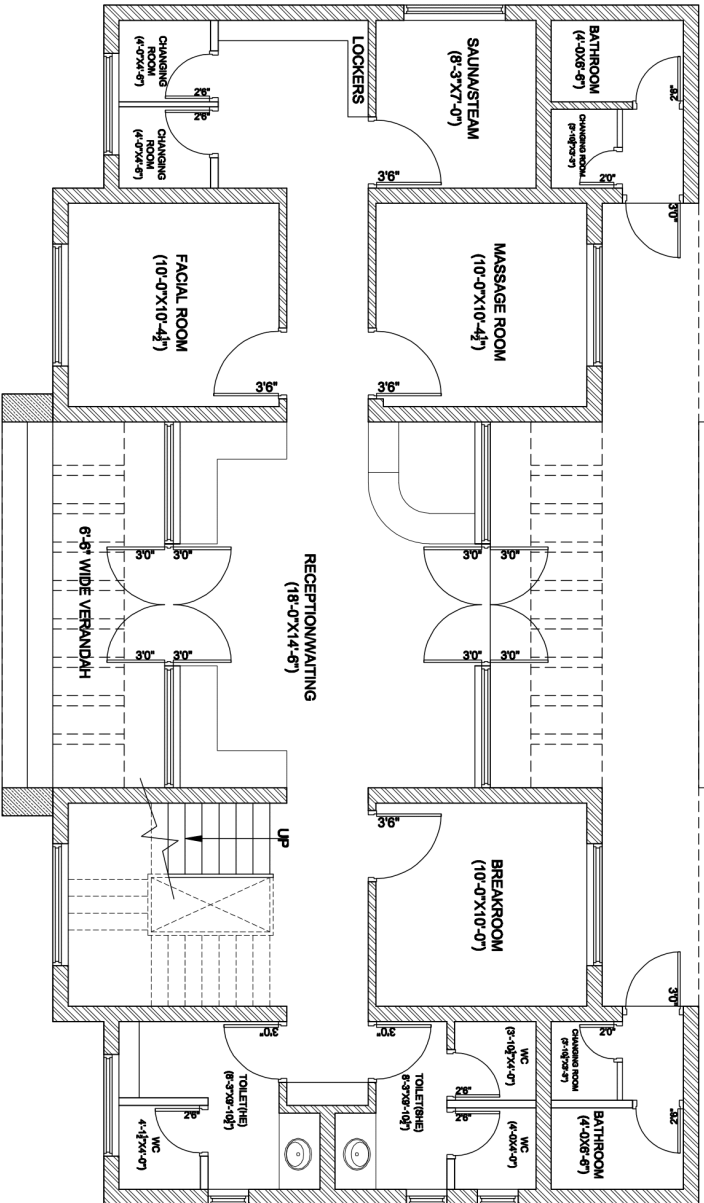

RESTAURENT
GROUND FLOOR PLAN -2016.00 SQ.FT.

SPA
GROUND FLOOR PLAN - 1442.60 SQ.FT.

GROUND FLOOR PLAN -759.00 SQFT.